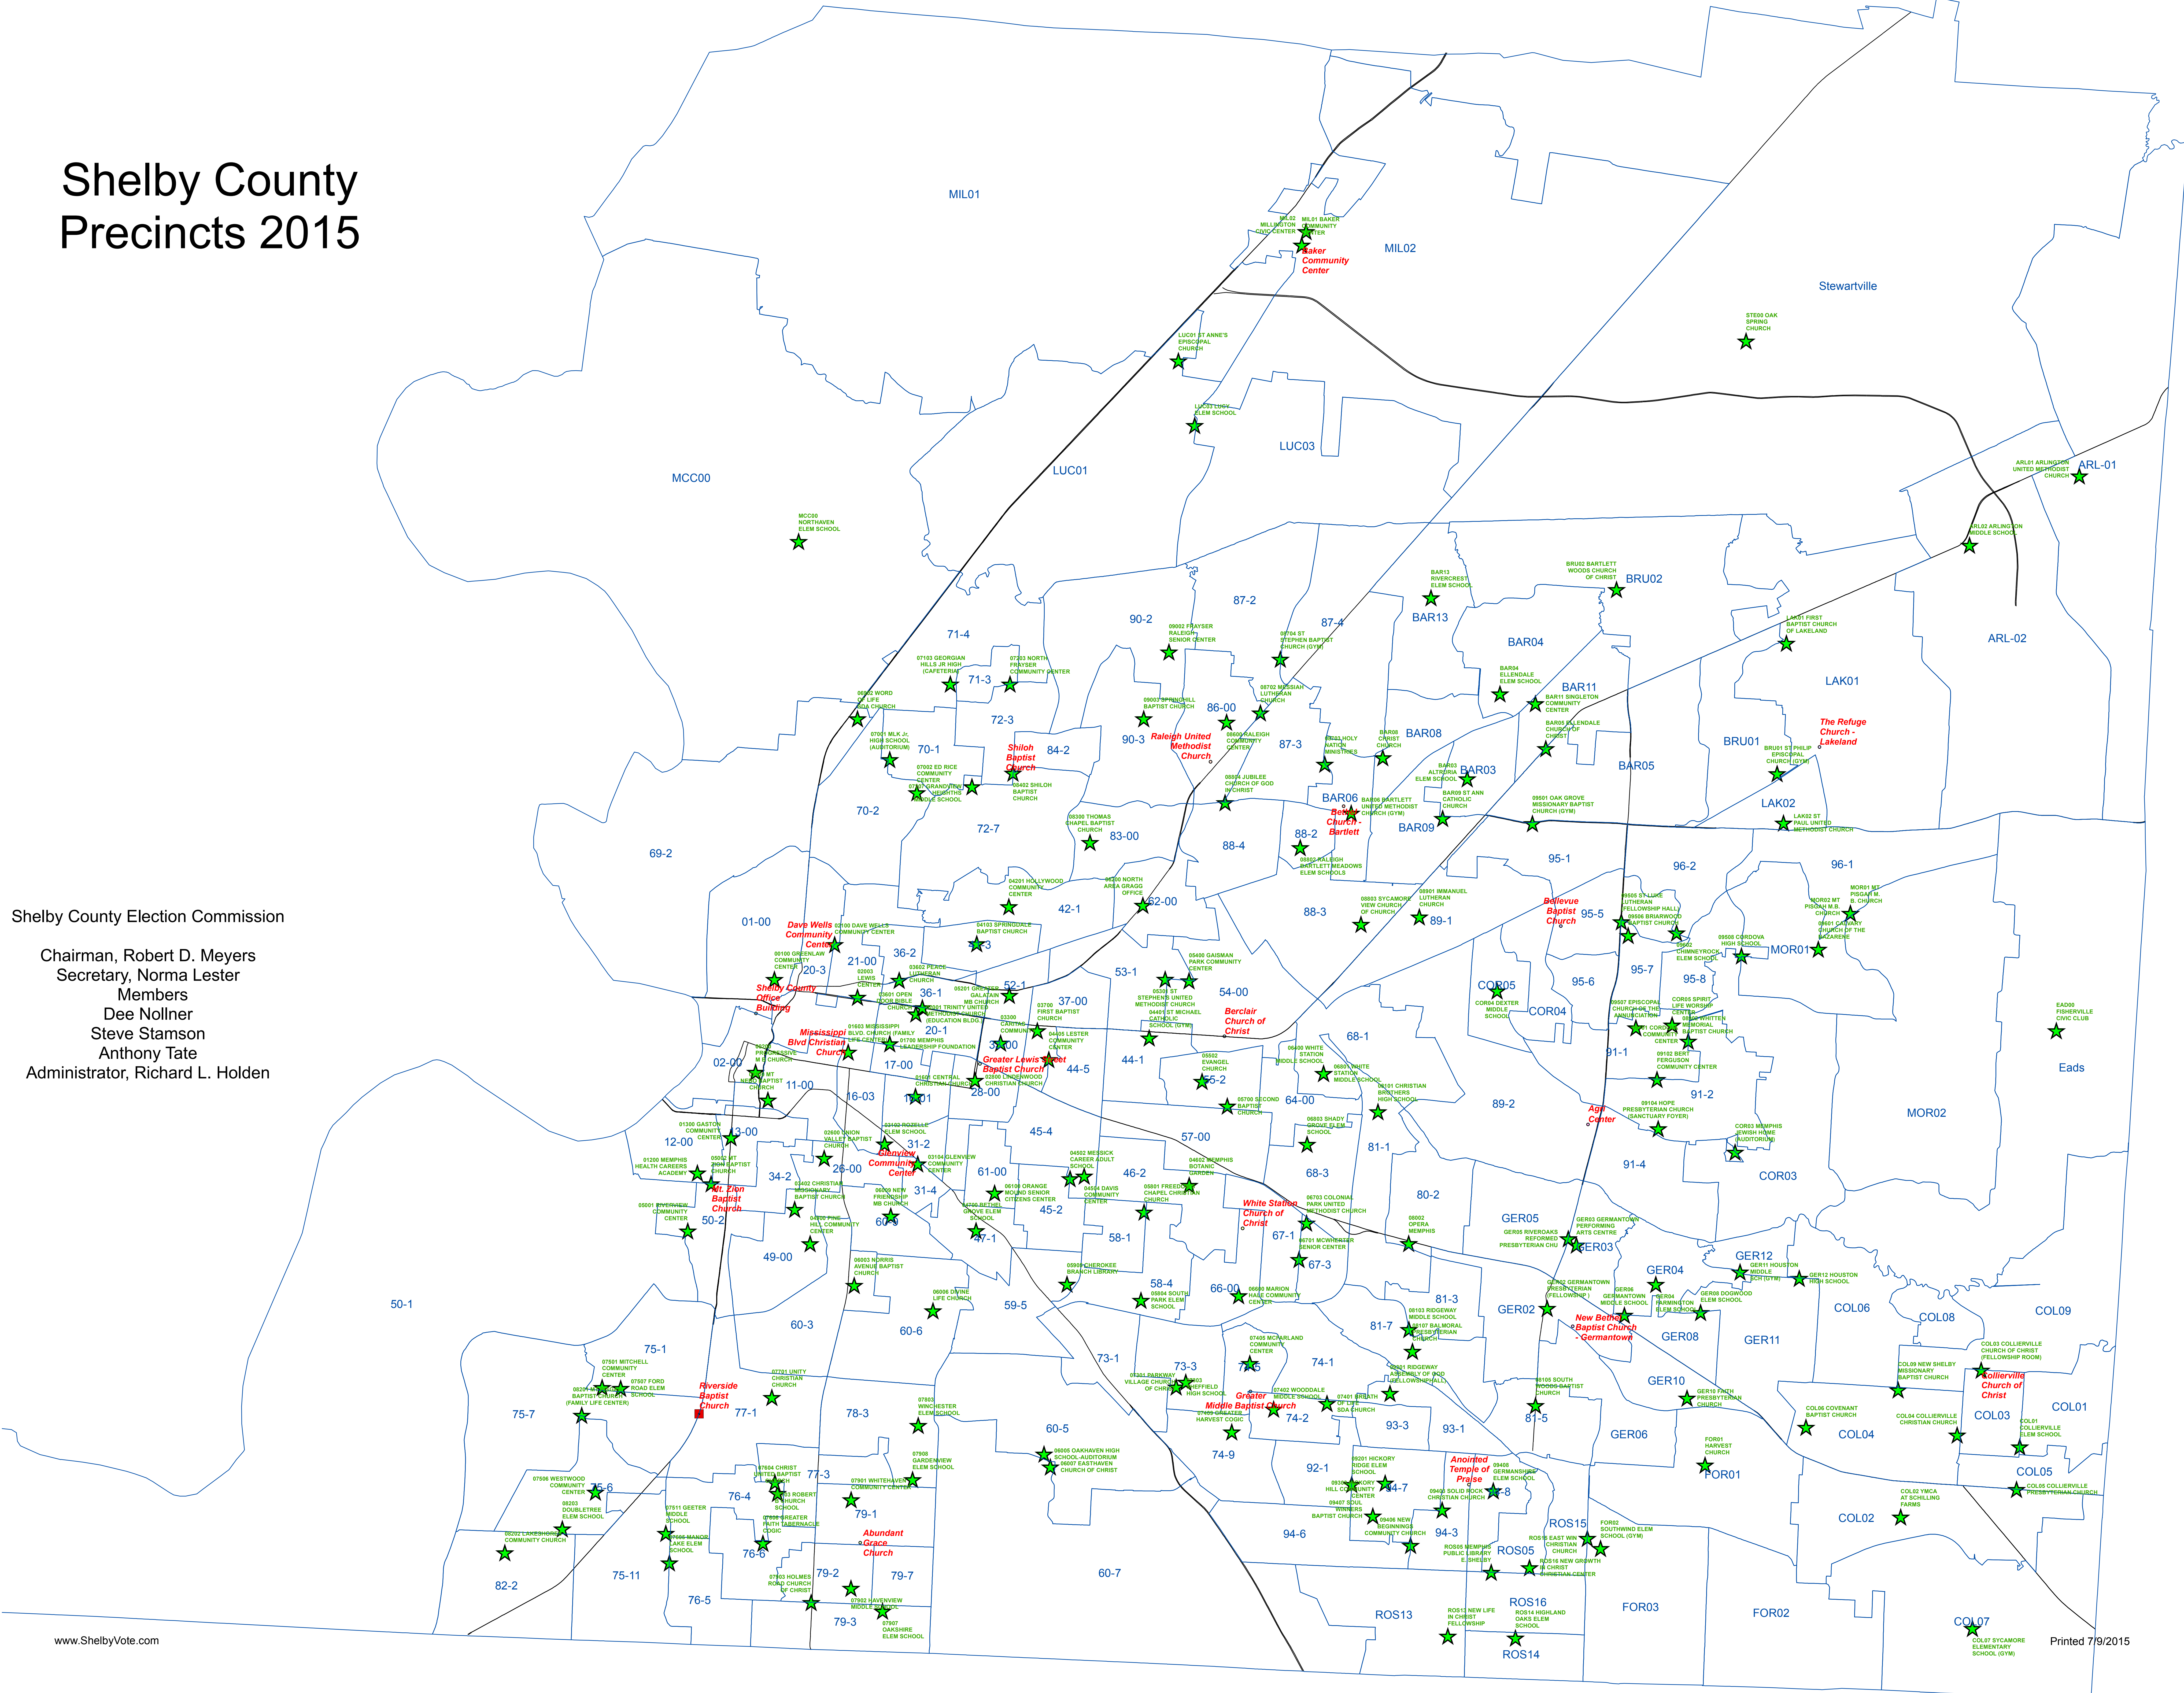

Shelby County Precincts 2015

Shelby County Election Commission

Chairman, Robert D. Meyers
 Secretary, Norma Lester
 Members
 Dee Nollner
 Steve Stamson
 Anthony Tate
 Administrator, Richard L. Holden